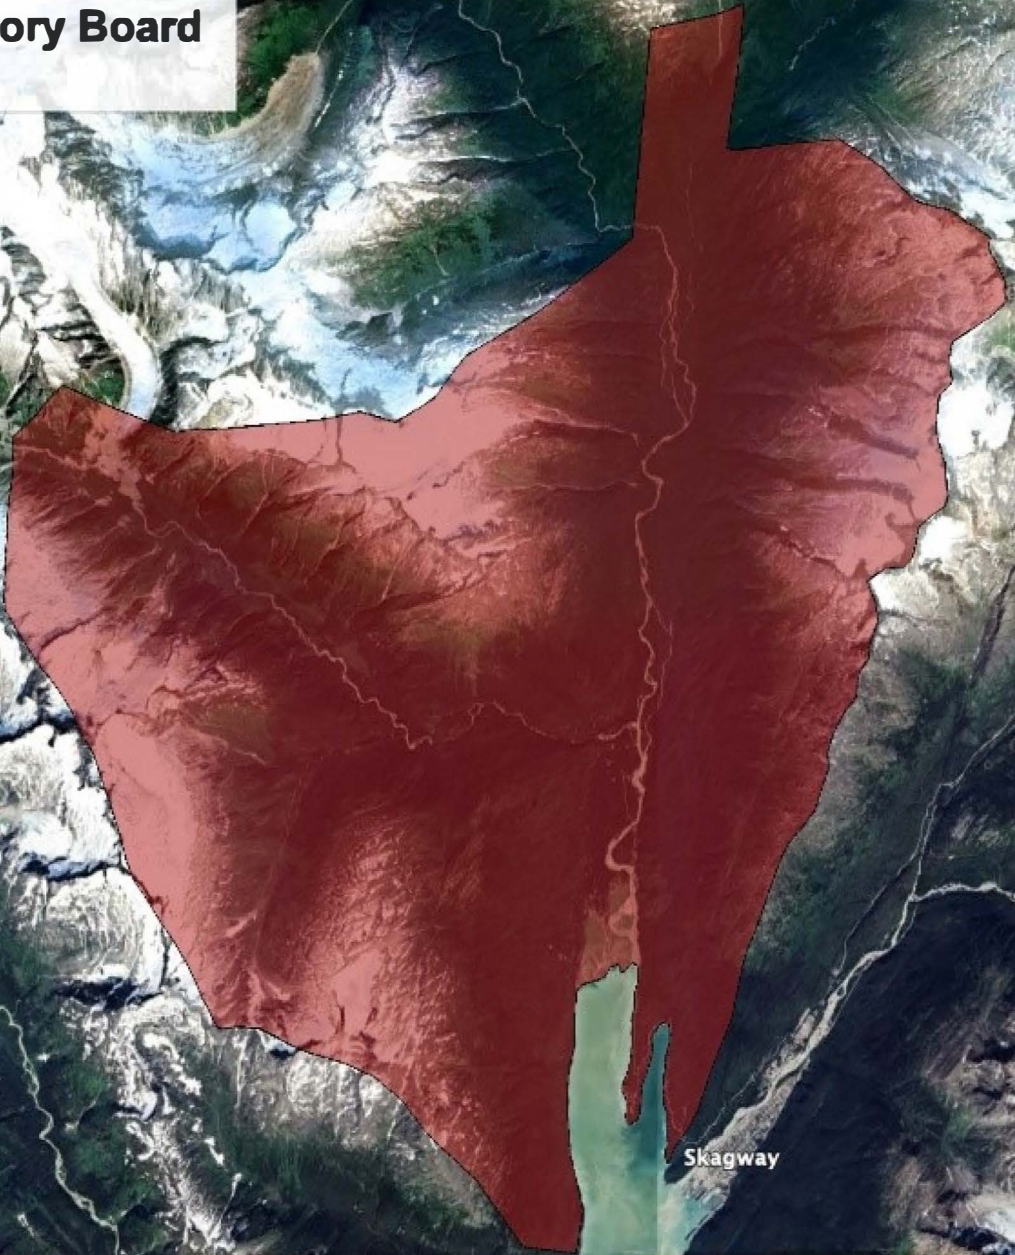

# Dyea Community Advisory Board

Membership Zone in Red

**Legend**  
DCAB Membership Boundary

Skagway

Google Earth  
Image © 2024 Airbus  
Image © 2024 CNES / Airbus  
Image Landsat / Copernicus  
Image © 2024 Maxar Technologies

10 km