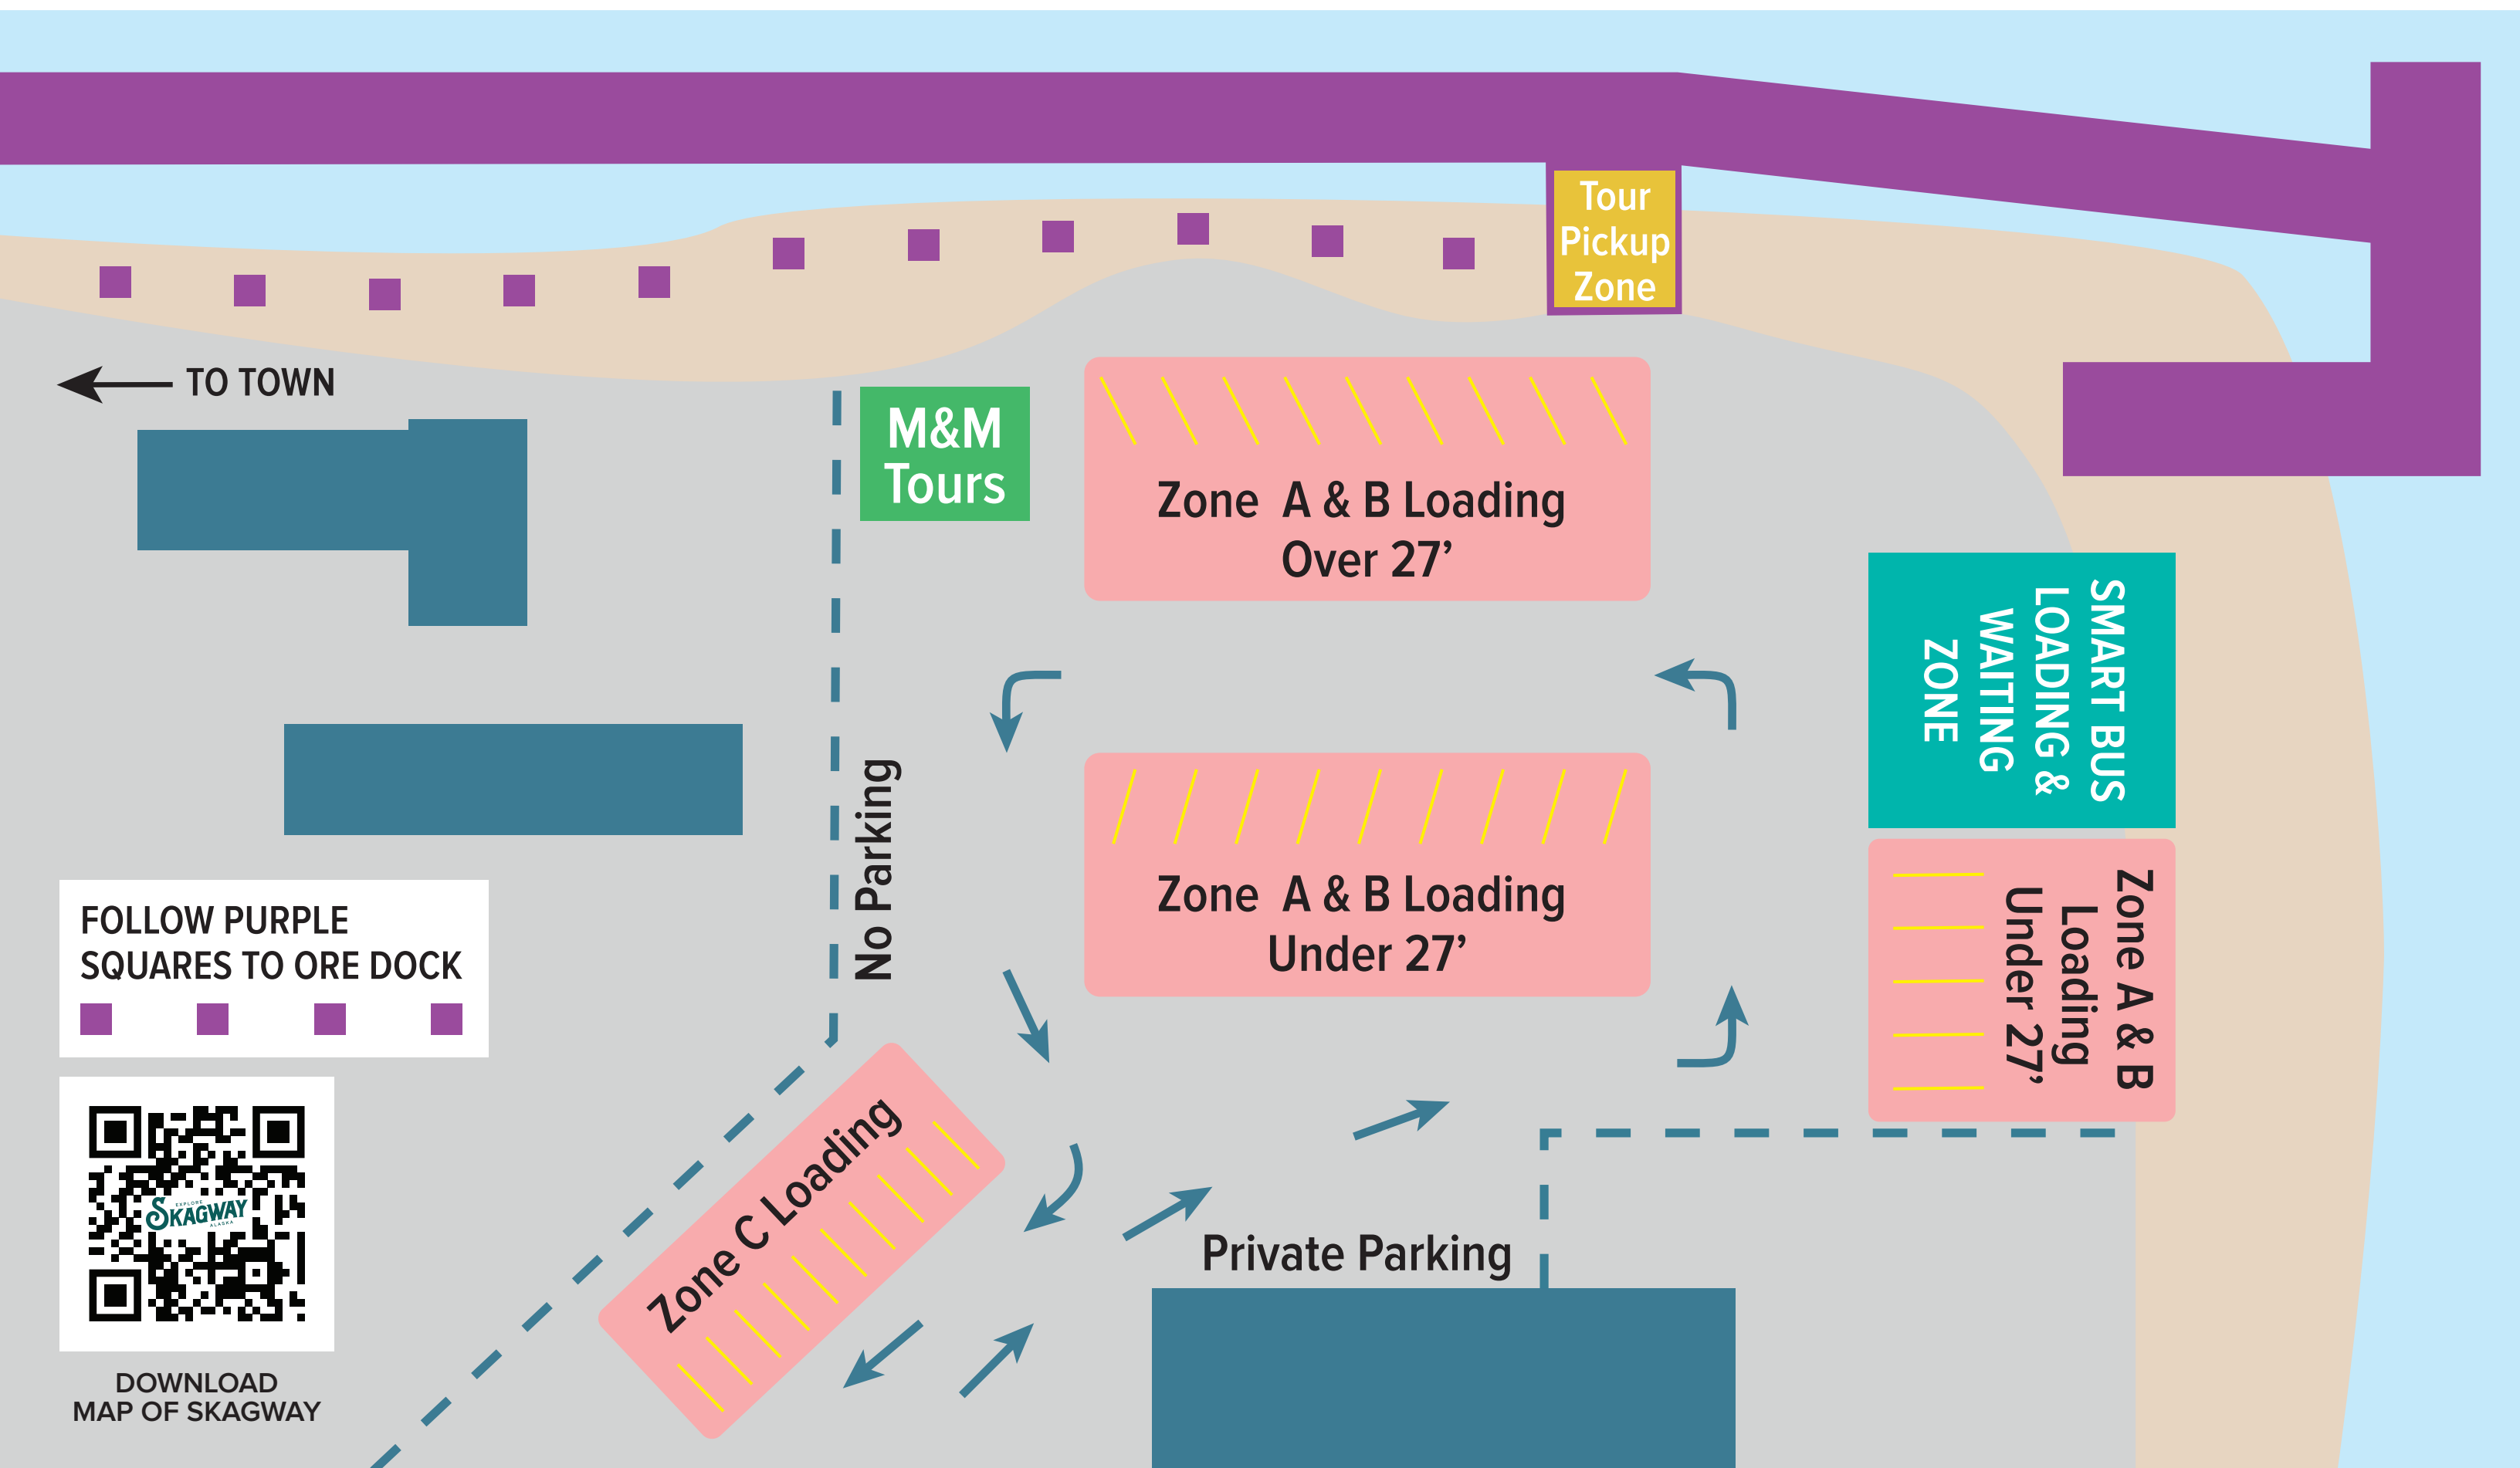

ORE DOCK MAP

← TO TOWN

Tour Pickup Zone

M&M Tours

Zone A & B Loading Over 27'

SMART BUS LOADING & WAITING ZONE

Zone A & B Loading Under 27'

Zone A & B Loading Under 27'

Zone C Loading

Private Parking

No Parking

FOLLOW PURPLE SQUARES TO ORE DOCK

DOWNLOAD MAP OF SKAGWAY